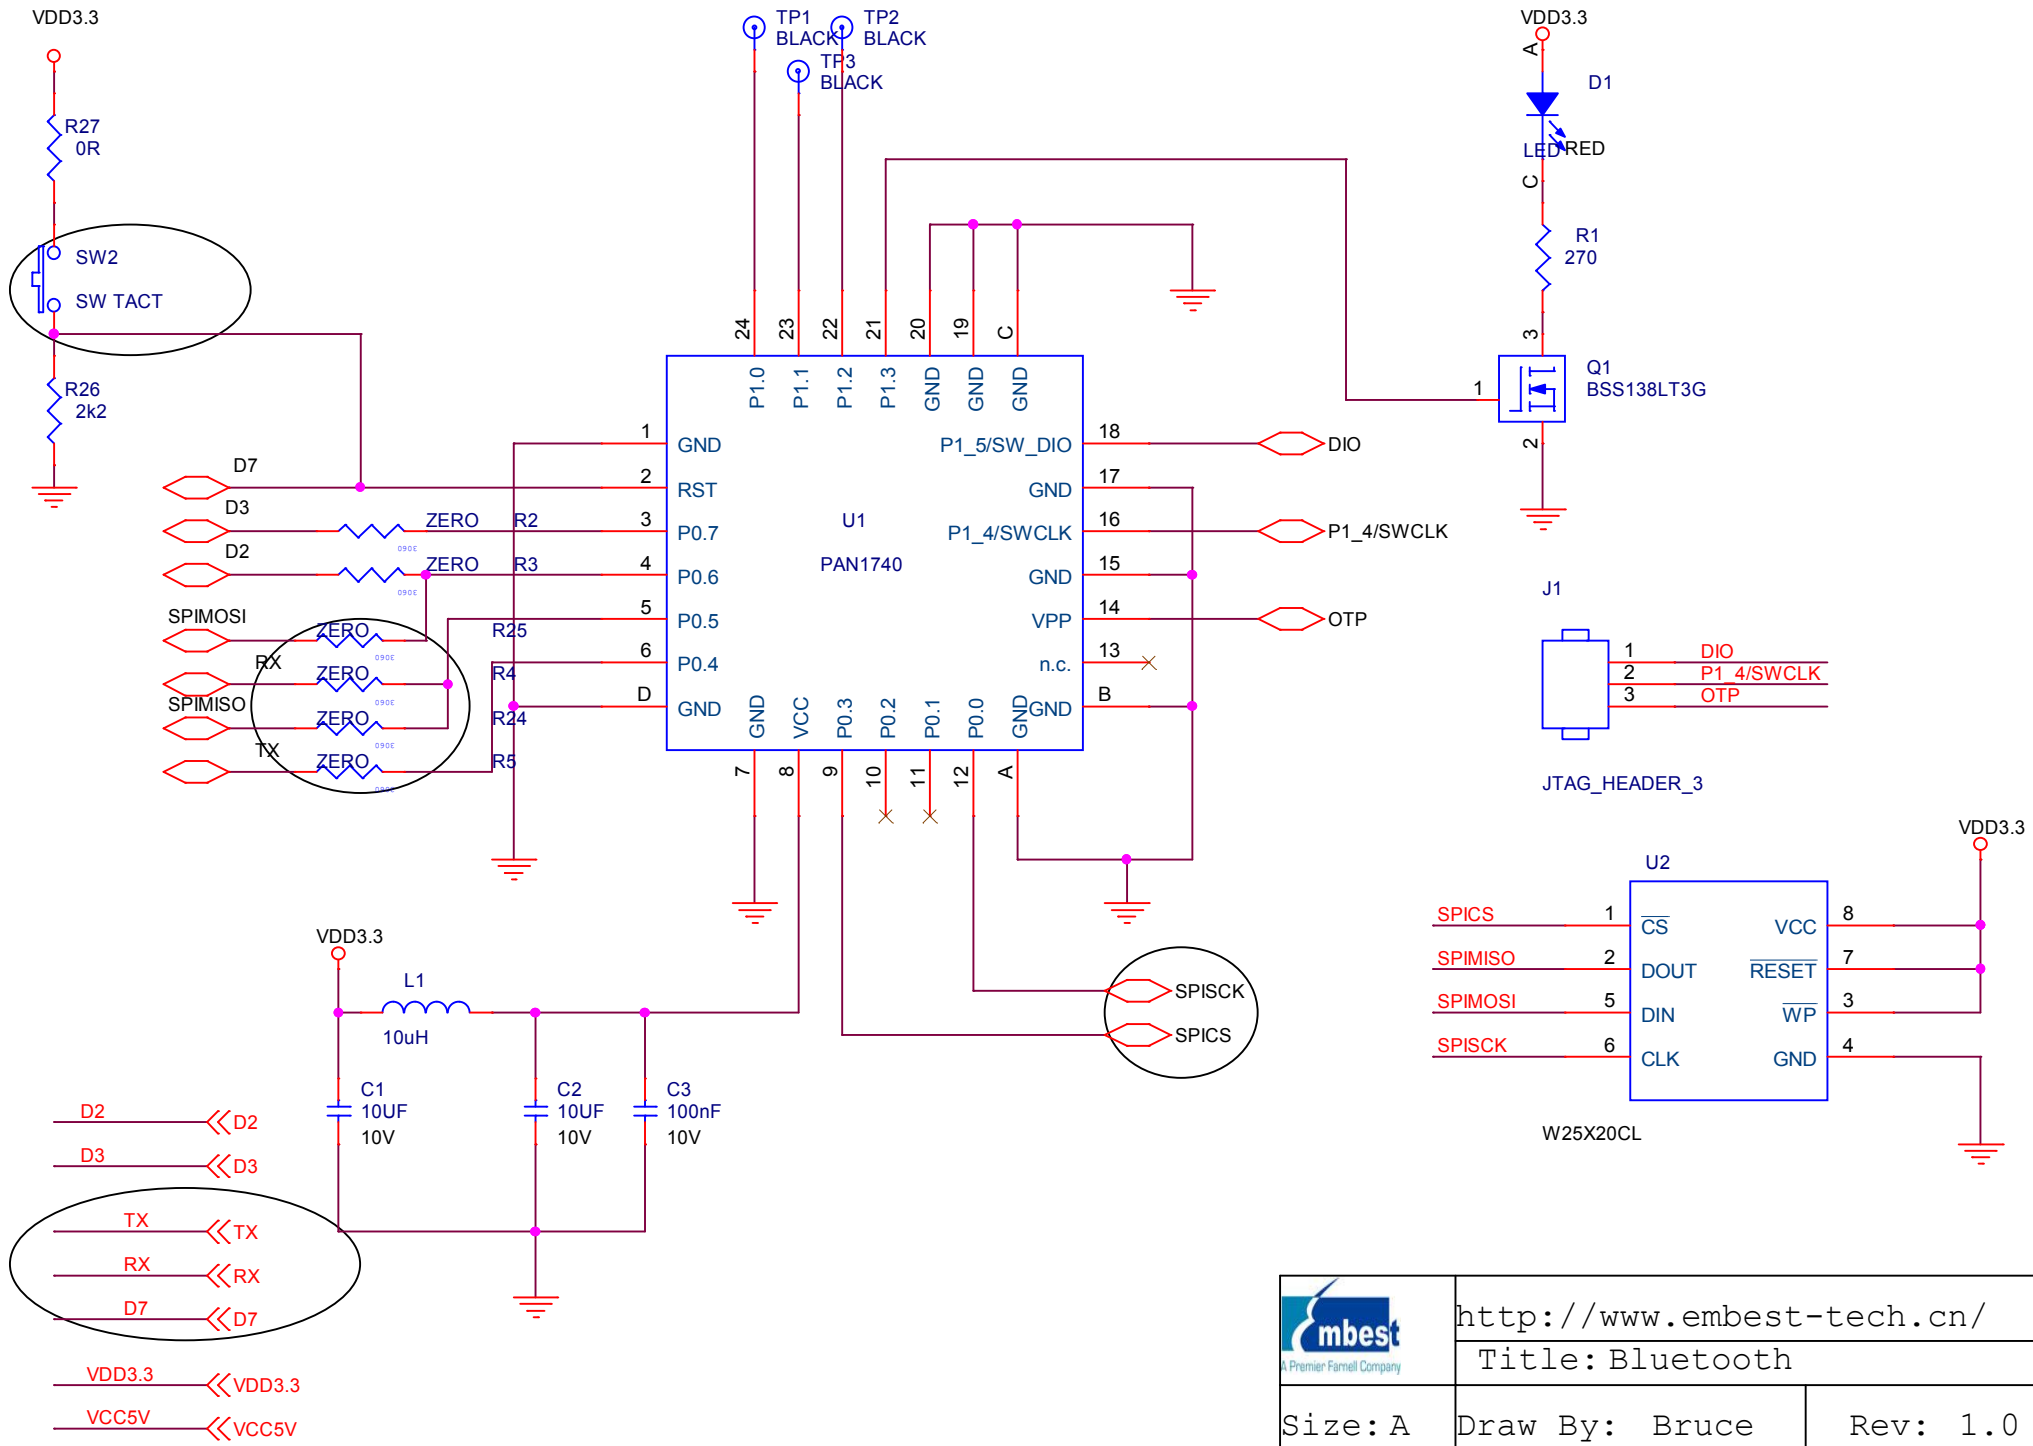

In case of setting I2C slave address of the sensor 1101000
Connect terminal 5 (AD-SELECT) to GND

In case of setting I2C slave address of the sensor 1101001
Connect terminal 5 (AD-SELECT) to VDD

 A Premier Farnell Company	http://www.embest-tech.cn/	
	Title: GRID-EYE SENSOR	
Size: A	Draw By: Bruce	Rev: 1.0
Date: Friday, April 24, 2015		Sheet: 3 of 4

 A Premier Farnell Company	http://www.embest-tech.cn/	
	Title: Bluetooth	
Size: A	Draw By: Bruce	Rev: 1.0
Date: Friday, April 24, 2015		Sheet: 2 of 4

The blue boxes for external equipment

 A Premier Farnell Company	http://www.embest-tech.cn/	
	Title: Block Diagram	
Size: A	Draw By: Bruce	Rev: 1.0
Date: Friday, April 24, 2015		Sheet: 1 of 4