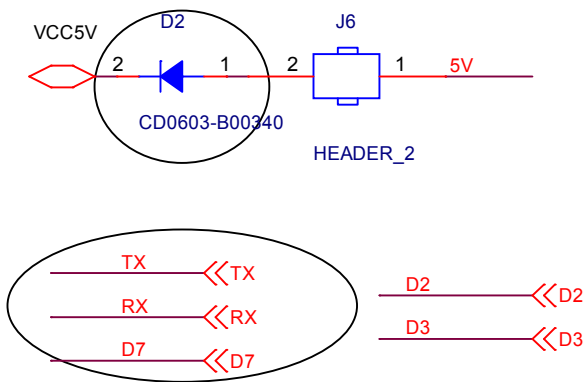

In case of setting I2C slave address of the sensor 1101000
Connect terminal 5 (AD-SELECT) to GND

In case of setting I2C slave address of the sensor 1101001
Connect terminal 5 (AD-SELECT) to VDD

 A Premier Farnell Company	http://www.embest-tech.cn/	
	Title: GRID-EYE SENSOR	
Size: A	Draw By: Bruce	Rev: 1.0
Date: Friday, April 24, 2015		Sheet: 3 of 4

 A Premier Farnell Company	http://www.embest-tech.cn/	
	Title: Bluetooth	
Size: A	Draw By: Bruce	Rev: 1.0
Date: Friday, April 24, 2015		Sheet: 2 of 4

The blue boxes for external equipment

 A Premier Farnell Company	http://www.embest-tech.cn/	
	Title: Block Diagram	
Size: A	Draw By: Bruce	Rev: 1.0
Date: Friday, April 24, 2015		Sheet: 1 of 4