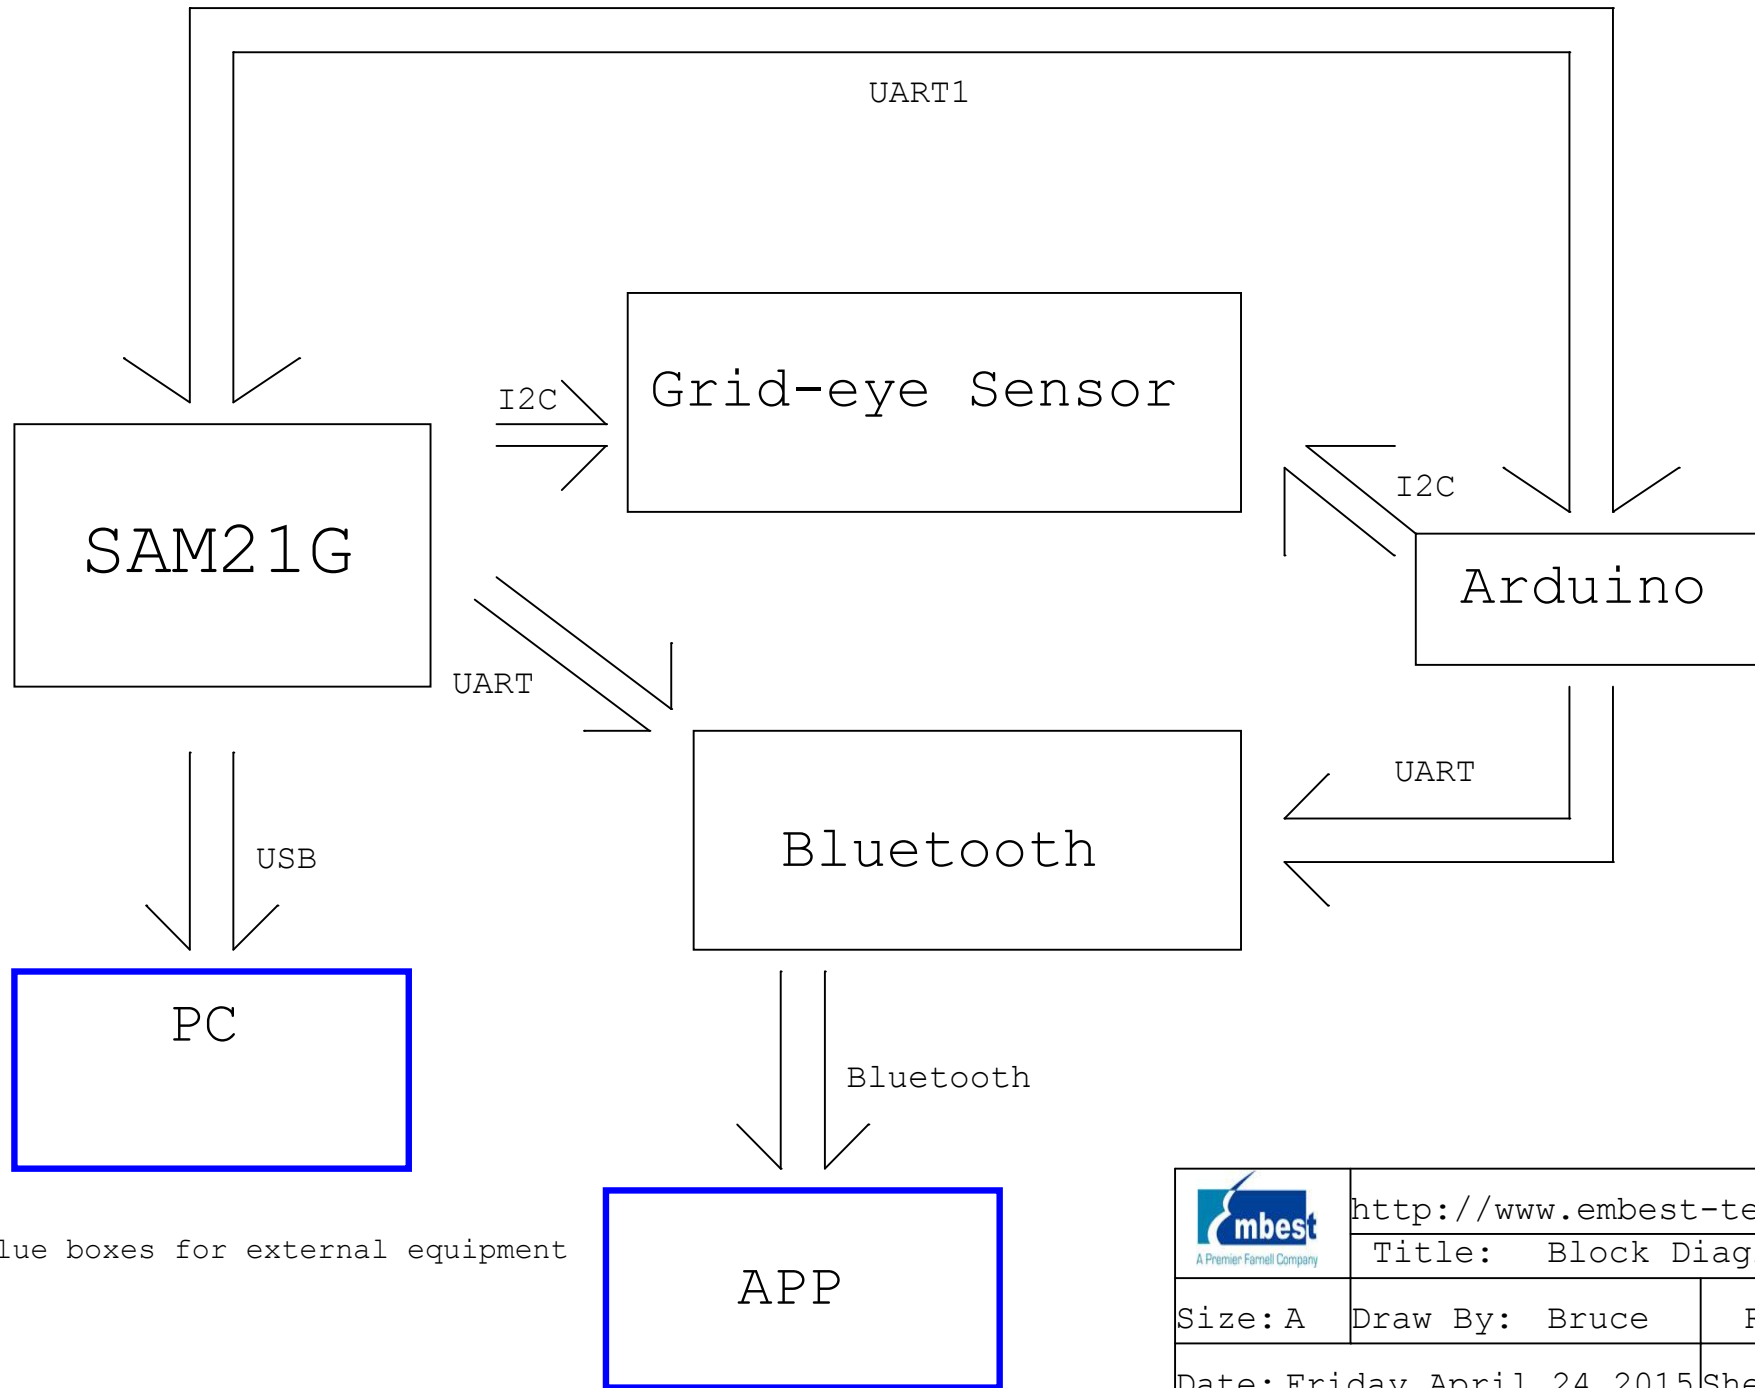

In case of setting I2C slave address of the sensor 1101000
Connect terminal 5 (AD-SELECT) to GND

In case of setting I2C slave address of the sensor 1101001
Connect terminal 5 (AD-SELECT) to VDD

 A Premier Farnell Company	http://www.embest-tech.cn/	
	Title: GRID-EYE SENSOR	
Size: A	Draw By: Bruce	Rev: 1.0
Date: Friday, April 24, 2015		Sheet: 3 of 4

 A Premier Farnell Company	http://www.embest-tech.cn/	
	Title: Bluetooth	
Size: A	Draw By: Bruce	Rev: 1.0
Date: Friday, April 24, 2015		Sheet: 2 of 4

The blue boxes for external equipment

 A Premier Farnell Company	http://www.embest-tech.cn/	
	Title: Block Diagram	
Size: A	Draw By: Bruce	Rev: 1.0
Date: Friday, April 24, 2015		Sheet: 1 of 4