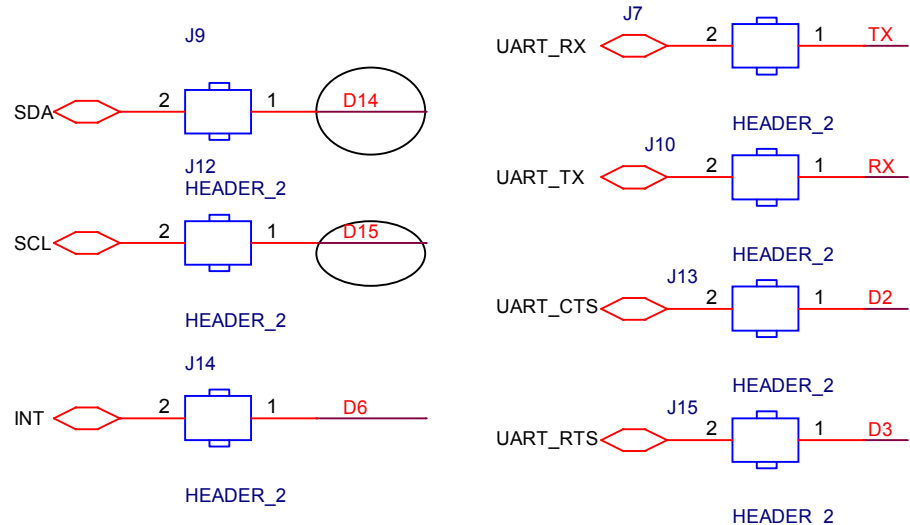

In case of setting I2C slave address of the sensor 1101000
Connect terminal 5 (AD-SELECT) to GND

In case of setting I2C slave address of the sensor 1101001
Connect terminal 5 (AD-SELECT) to VDD

 A Premier Farnell Company	http://www.embest-tech.cn/	
	Title: GRID-EYE SENSOR	
Size: A	Draw By: Bruce	Rev: 1.0
Date: Friday, April 24, 2015		Sheet: 3 of 4

 A Premier Farnell Company	http://www.embest-tech.cn/	
	Title: Bluetooth	
Size: A	Draw By: Bruce	Rev: 1.0
Date: Friday, April 24, 2015		Sheet: 2 of 4

The blue boxes for external equipment

 A Premier Farnell Company	http://www.embest-tech.cn/	
	Title: Block Diagram	
Size: A	Draw By: Bruce	Rev: 1.0
Date: Friday, April 24, 2015		Sheet: 1 of 4